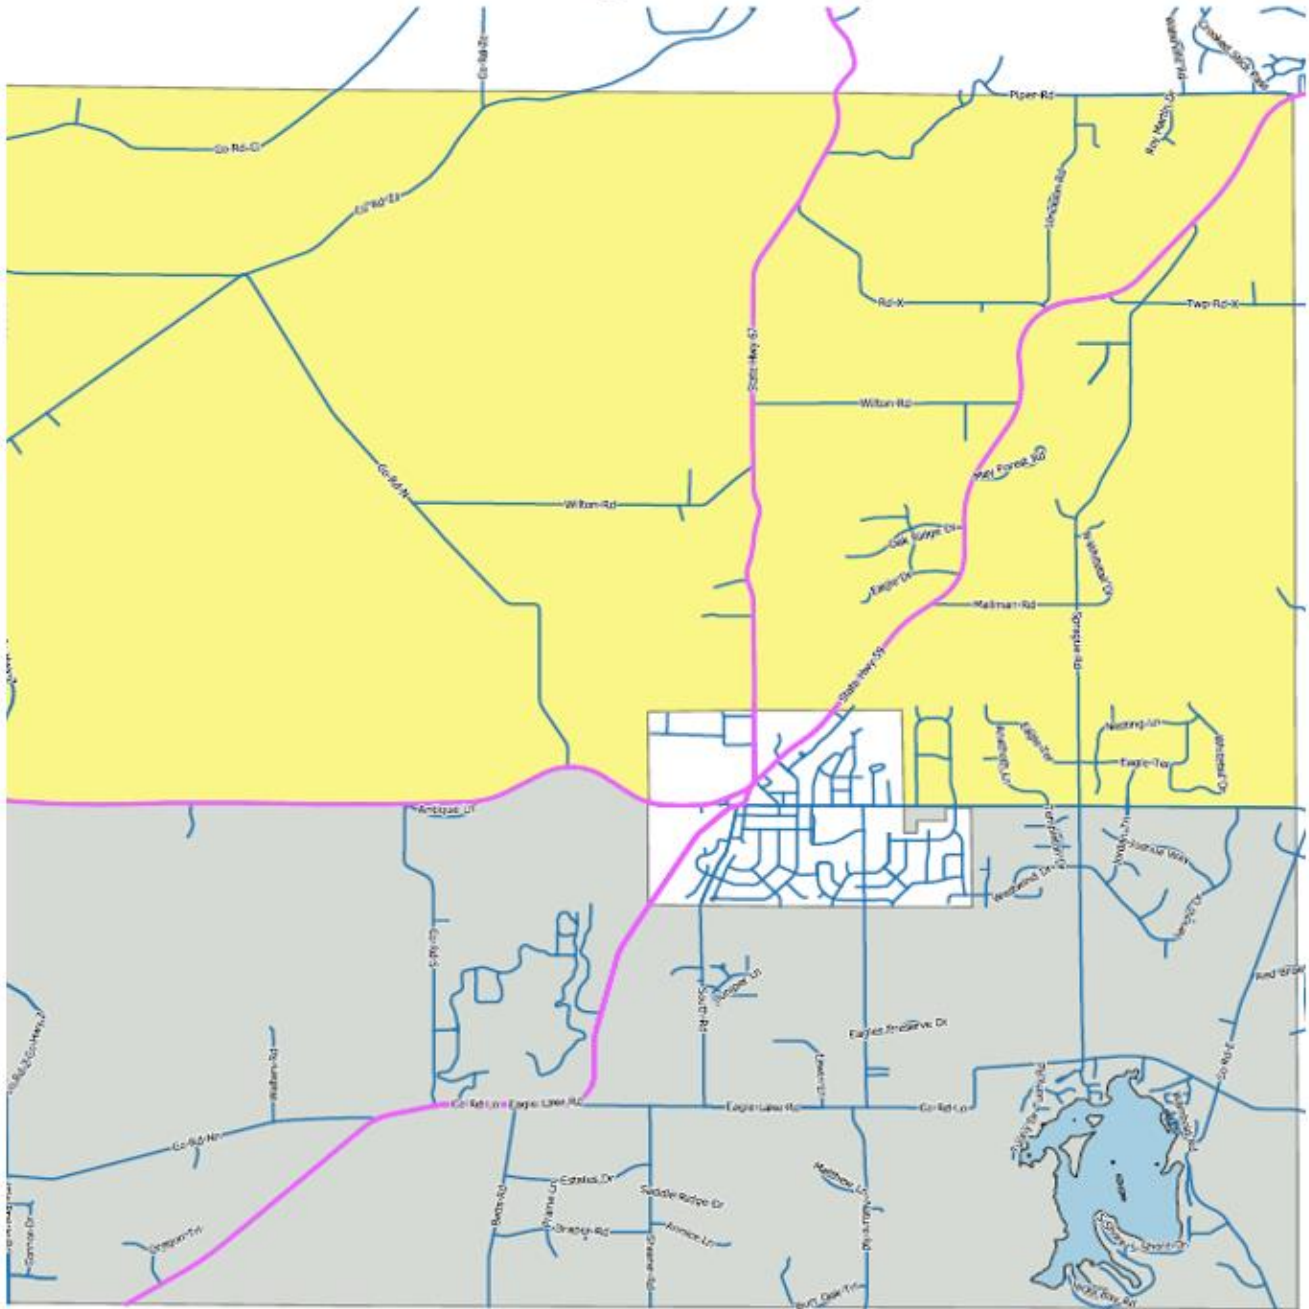

Holidays on a weekday: Service will be delayed one day

Totes MUST be curbside by 6:00AM

Tuesday Service Calendar - Gray - Even - (Please refer to the color coded map for service day)

Wednesday - Yellow - Odd - (Please refer to the color coded map for service day)

Town of Eagle Service Days

- Trash Days**
- Yellow: Wednesday
 - Grey: Tuesday
- Recycling Days**
- Yellow: Odd Week
 - Grey: Even Week