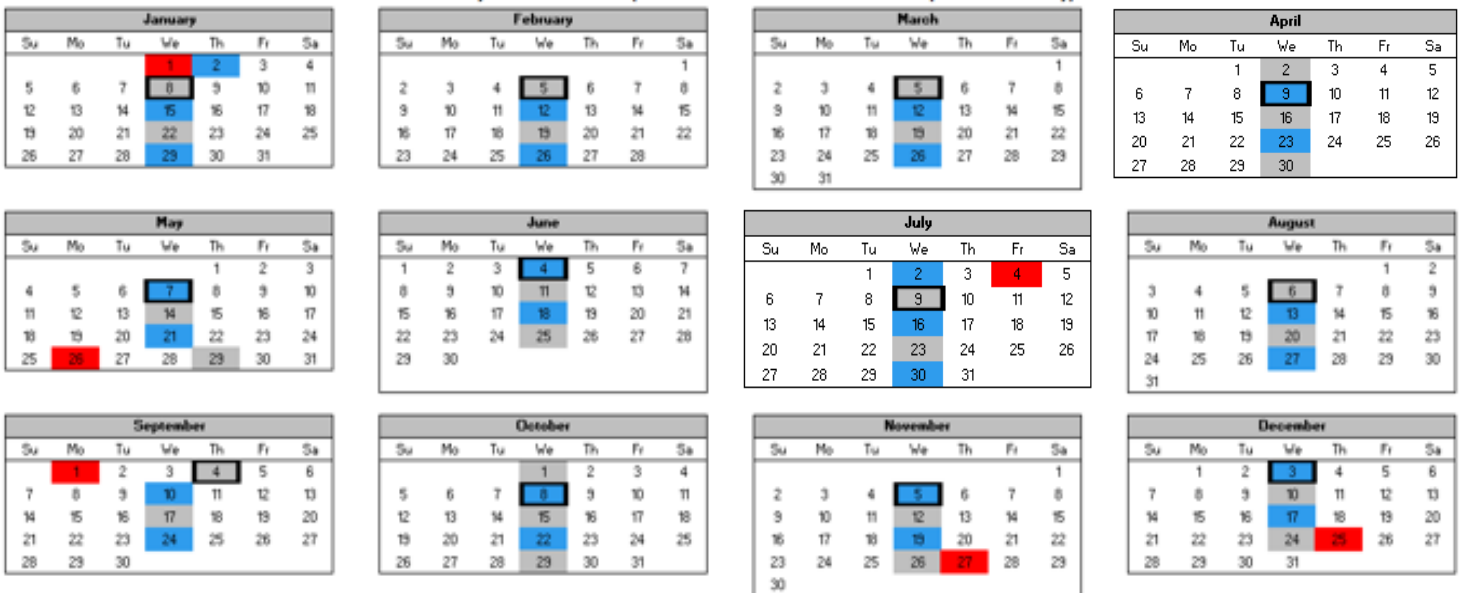

2025 Trash and Recycling Calendar

Town of Eagle

Website: www.wisconsin.LRSrecycles.com

Email: BLtownservice@LRSrecycles.com

Phone: 608-580-0580

Garbage collection is weekly & Recycle collection is every other week.
Days in **BLUE** are your garbage & recycle weeks. Days in **GRAY** days are your garbage only weeks.

Holidays on a weekday: Service will be delayed one day

Totes MUST be curbside by 6:00AM

Tuesday Service Calendar - Gray - Even - (Please refer to the color coded map for service day)

Wednesday - Yellow - Odd - (Please refer to the color coded map for service day)

Garbage & Recycle Pick-Up
 Garbage Only Pick-Up
 Observed Holiday
 Bulk Collection Day

Bulk pick-up policy: You are allowed **THREE (3)** bulk items per month on your designated day (Tires: We can take up to 2 and oil must be in a 1-gallon sealed container). Residents are advised to call 608-580-0580 or email BLTownservice@LRSrecycles.com - 48 hours in advance to allow proper scheduling for the following items: Tires, Electronics, Freon Appliances, any items that weigh more than 60lbs, and items that are NOT manageable by 1 person.

Town of Eagle Service Days

- Trash Days**
- Yellow: Wednesday
 - Grey: Tuesday
- Recycling Days**
- Yellow: Odd Week
 - Grey: Even Week