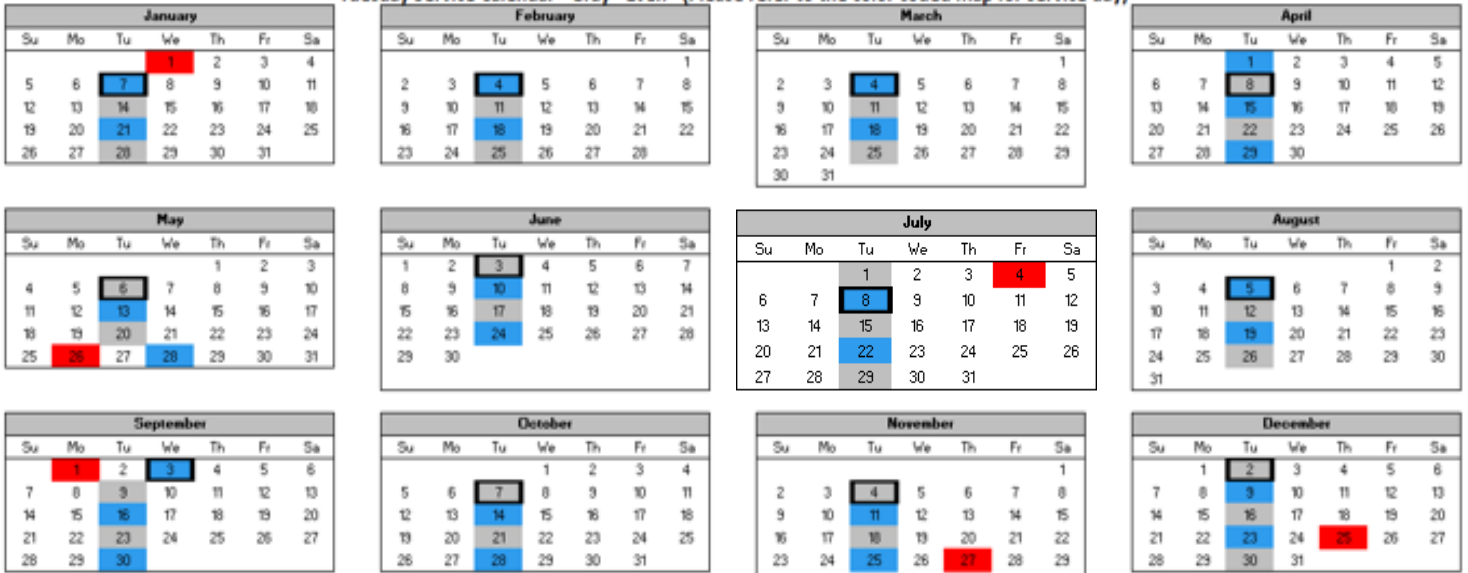

2025 Trash and Recycling Calendar

Town of Eagle

Website: www.wisconsin.LRSrecycles.com

Email: BLtownservice@LRSrecycles.com

Phone: 608-580-0580

Garbage collection is weekly & Recycle collection is every other week.
Days in **BLUE** are your garbage & recycle weeks. Days in **GRAY** days are your garbage only weeks.

Holidays on a weekday: Service will be delayed one day

Totes MUST be curbside by 6:00AM

Tuesday Service Calendar - Gray - Even - (Please refer to the color coded map for service day)

Wednesday - Yellow - Odd - (Please refer to the color coded map for service day)

Garbage & Recycle Pick-Up
 Garbage Only Pick-Up
 Observed Holiday
 Bulk Collection Day

Bulk pick-up policy: You are allowed **THREE (3)** bulk items per month on your designated day (Tires: We can take up to 2 and oil must be in a 1-gallon sealed container). Residents are advised to call 608-580-0580 or email BLTownservice@LRSrecycles.com - 48 hours in advance to allow proper scheduling for the following items: Tires, Electronics, Freon Appliances, any items that weigh more than 60lbs, and items that are NOT manageable by 1 person.

Town of Eagle Service Days

- Trash Days**
- Yellow: Wednesday
 - Grey: Tuesday
- Recycling Days**
- Yellow: Odd Week
 - Grey: Even Week